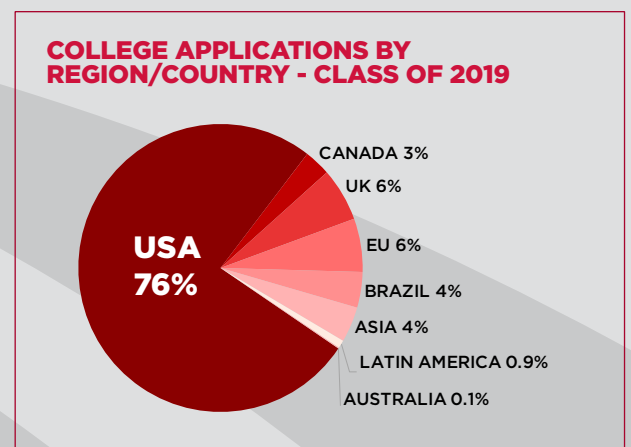

College admissions officers:
Please use MaiaLearning (www.maialearning.com) to schedule a campus visit. Our preferred time for visits is 11:05 am-12:15 pm.

% GRADE DISTRIBUTION DURING SENIOR YEAR - CLASS OF 2019