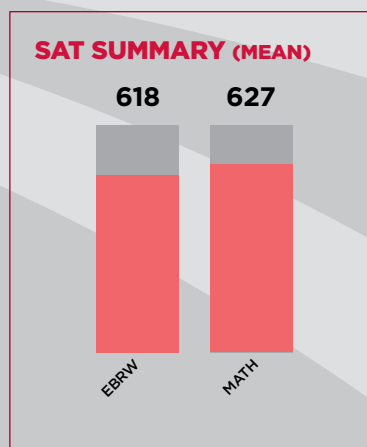

College admissions officers:
Please use MaiaLearning (www.maialearning.com) to schedule a campus visit. Our preferred time for visits is 11:05 am-12:15 pm.

% GRADE DISTRIBUTION DURING SENIOR YEAR - CLASS OF 2019