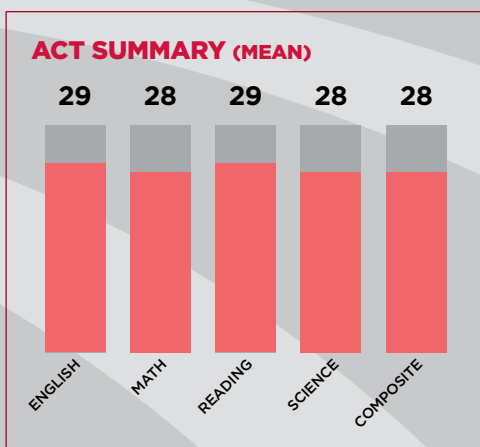

College admissions officers:
Please use MaiaLearning (www.maialearning.com) to schedule a campus visit. Our preferred time for visits is 11:05 am-12:15 pm.

% GRADE DISTRIBUTION DURING SENIOR YEAR - CLASS OF 2019