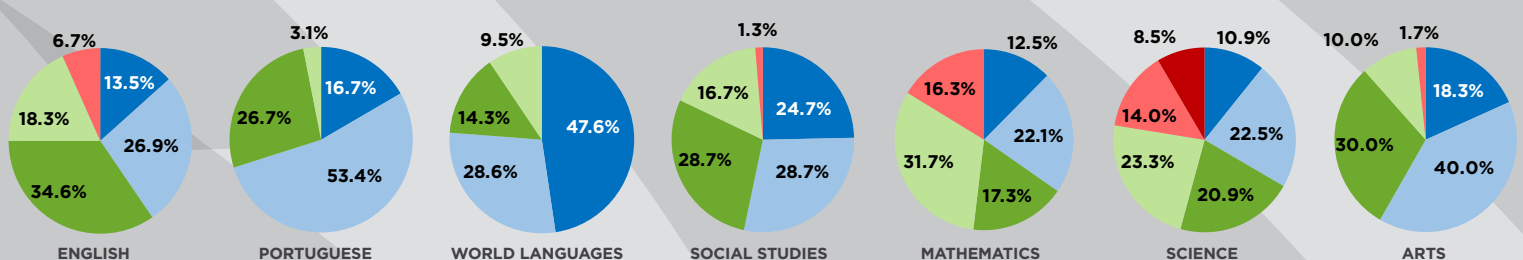

College admissions officers:
Please use MaiaLearning (www.maialearning.com) to schedule a campus visit. Our preferred time for visits is 11:05 am-12:15 pm.

% GRADE DISTRIBUTION DURING SENIOR YEAR - CLASS OF 2019