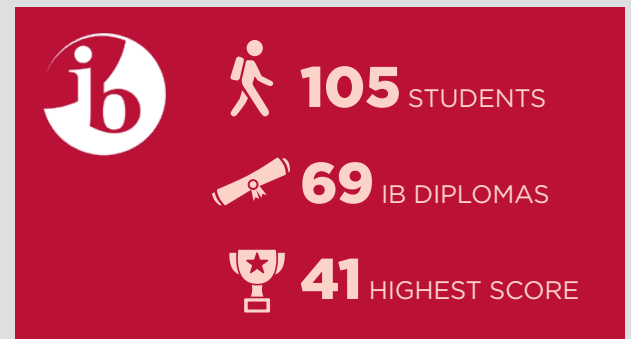

College admissions officers:
Please use MaiaLearning (www.maialearning.com) to schedule a campus visit. Our preferred time for visits is 11:05 am-12:15 pm.

% GRADE DISTRIBUTION DURING SENIOR YEAR - CLASS OF 2019