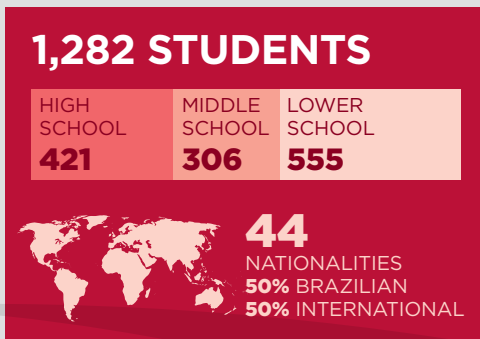

College admissions officers:
Please use MaiaLearning (www.maialearning.com) to schedule a campus visit. Our preferred time for visits is 11:05 am-12:15 pm.

% GRADE DISTRIBUTION DURING SENIOR YEAR - CLASS OF 2019